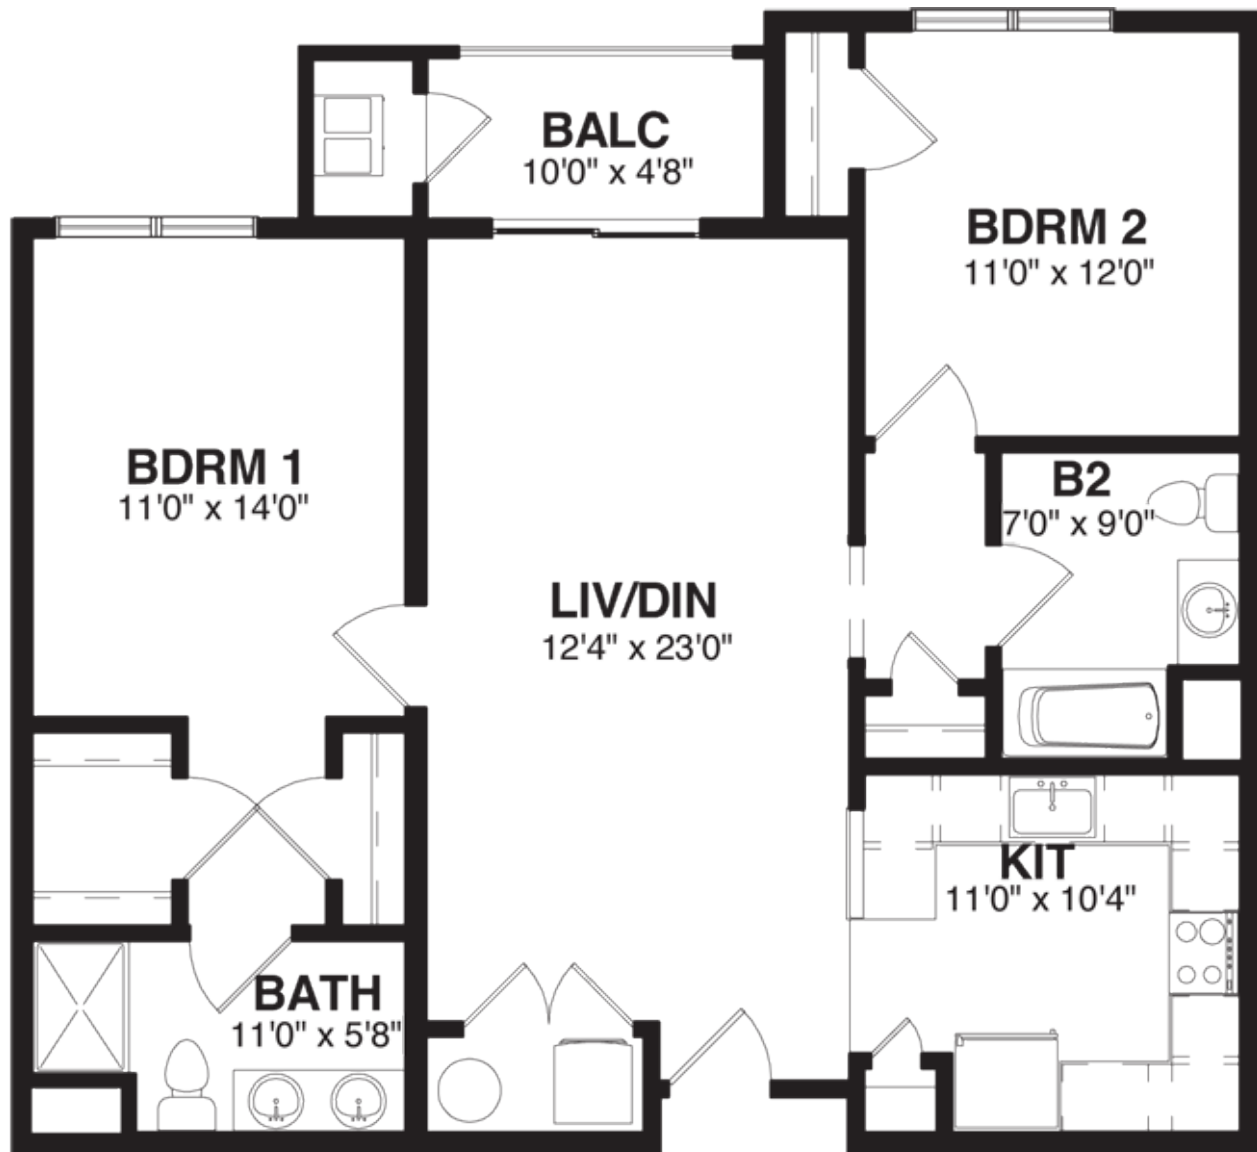

The Woods

EAST WINDSOR

24 Lanning Boulevard, East Windsor, NJ 08520

Phone: 609.426.0246 | Email: TheWoods@SterlingPropertiesNJ.com

THE ELM

1,069 Sq. Ft. | 2 Bedrooms | 2 Baths | Balcony