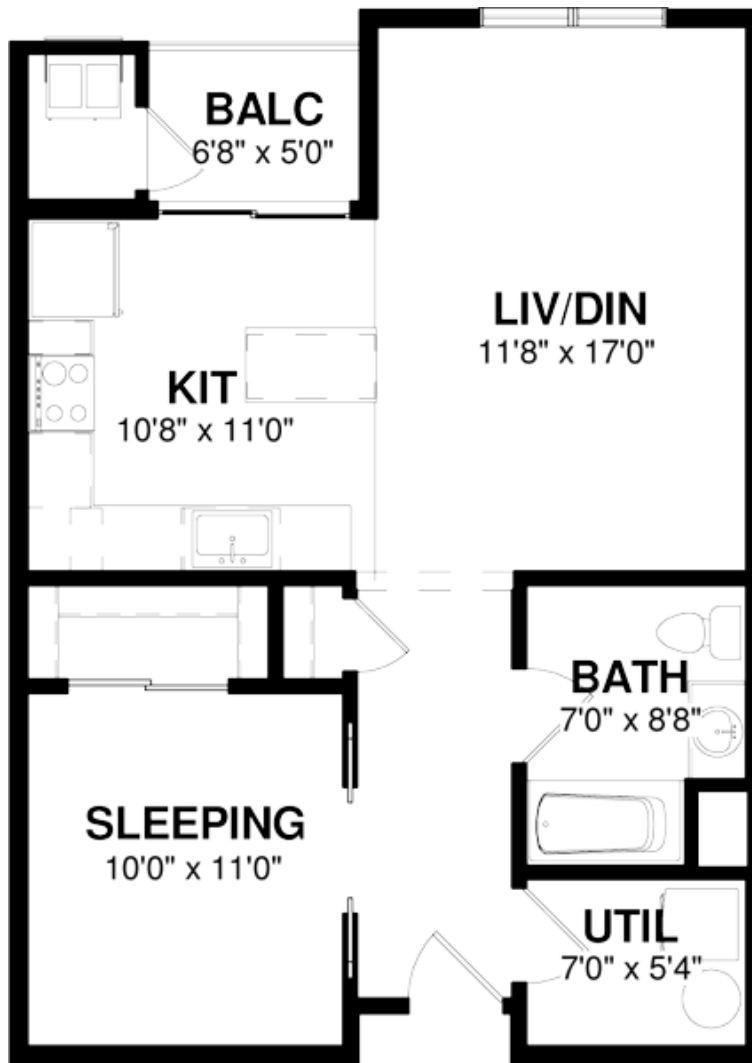

The Woods

EAST WINDSOR

24 Lanning Boulevard, East Windsor, NJ 08520

Phone: 609.426.0246 | Email: TheWoods@SterlingPropertiesNJ.com

THE AZALEA

726 Sq. Ft. | Studio | 1 Bath | Balcony